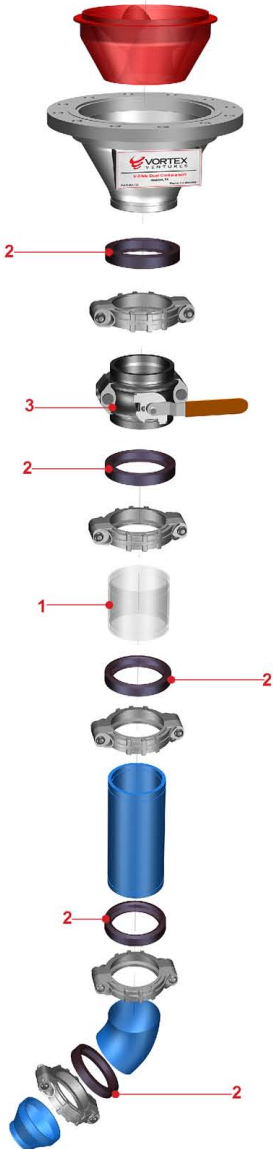

V-Slide Dust Containment Assembly

Single Branch Model (1)

VSK-M1

KIT V-SLIDE (SINGLE BRANCH) (27 pounds)

Item	Part Number	Item Description	Quantity	U/M
1	FVSG-6	FULLVIEW SIGHTGLASS, 6" GROOVED	1	EA
2	VG-T6	GASKET, 6" VIC Gasket	5	EA
3	V V-VT-BF-6-300-HDI	VLV BFLY 6" VIC 300 SERIES INDEX HNDL	1	EA

VSK-M2

KIT V-SLIDE (DUAL BRANCH) (48 pounds)

Item	Part Number	Item Description	Quantity	U/M
1	FVSG-6	FULLVIEW SIGHTGLASS, 6" GROOVED	2	EA
2	VG-T6	GASKET, 6" VIC Gasket	11	EA
3	V V-VT-BF-6-300-HDI	VLV BFLY 6" VIC 300 SERIES INDEX HNDL	2	EA

Dual Branch Model (2)