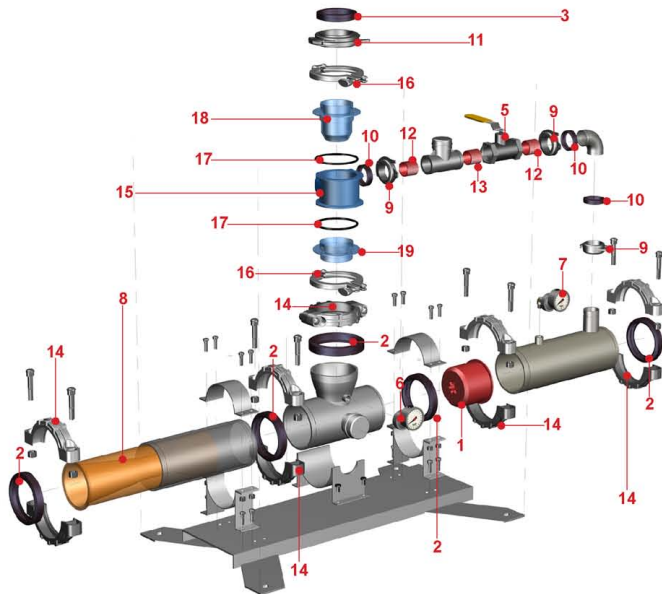

Lobestar® Shear/Mixing Eductor, Single Suction

SMK-6-M6

Quick Tune Up Kit - 6" Shear/Mixer - Single Suction (4.5 pounds)

Item	Part Number	Item Description	Quantity	U/M
1	E-U-6A	NOZZLE, 6" LOBESTAR NOZZLE 2.00" ORIFICE	1	EA
2	VG-T6	GASKET, 6" VIC Gasket	4	EA
3	VG-T4	GASKET, 4" VIC Gasket	1	EA

SMK-6-M7

Item	Part Number	Item Description	Quantity	U/M
1	E-U-6A	NOZZLE, 6" LOBESTAR NOZZLE 2.00" ORIFICE	1	EA
2	VG-T6	GASKET, 6" VIC Gasket	5	EA
3	VG-T4	GASKET, 4" VIC Gasket	1	EA
4	VT-BFLY-4-300-M1	VLV BFLY 4" VIC SERIES 300 W/ INDEX HNDL	1	EA
5	V V-BV-2(G)	VLV BALL ASSY 2" NPT SS 2.5 lbs.	1	EA
6	0-30-LF	GAUGE, VACUUM 0-30 PSI Vacuum Gauge	1	EA
7	0-100-LF	GAUGE, PRESSURE 0-100 PSI Liquid Filled	1	EA
8	ED-6	DIFFUSER, 6" VORTEX URETHANE	1	EA

SMK-6-M8***

Item	Part Number	Item Description	Quantity	U/M
1	E-U-6A	NOZZLE, 6" LOBESTAR NOZZLE 2.00" ORIFICE	1	EA
2	VG-T6	GASKET, 6" VIC Gasket	3	EA
3	VG-T4	GASKET, 4" VIC Gasket	1	EA
5	V V-BV-2(G)	VLV BALL ASSY 2" NPT SS 2.5 lbs.	1	EA
6	0-30-LF	GAUGE, VACUUM 0-30 PSI Vacuum Gauge	1	EA
7	0-100-LF	GAUGE, PRESSURE 0-100 PSI Liquid Filled	1	EA
8	ED-6	DIFFUSER, 6" VORTEX URETHANE	1	EA
9	GC-2SS	COUPLING 2" GRV 316 SS	3	EA
10	VG-T2	GASKET, 2" VIC Gasket	2	EA
11	GC-4SS	COUPLING 4" GRV 316 SS	1	EA
12	NIPPLE-GXT-2X2SCH80	NIPPLE, GRV X NPT, 2" X 2" S80 - 304SS	2	EA
13	NIPPLE-TXT-2X2	NIPPLE, NPT X NPT, 2" X 2" 304 SS	2	EA
14	GC-6SB	COUPLING 6" GRV 316 SS BOLTED	3	EA
15	PMB-6-U	BODY, PREMIXER TANGENTIAL 6" URETHANE	1	EA
16	TRICLAMP-SS-6	TRICLAMP 6" SS	2	EA
17	GSK-TC-6	GASKET, 6" BUNA TRI-CLAMP	4	EA
18	TMI-I-4	NOZZLE, 4" TANGENTIAL INNER (ANNULAR) for PREMIXER	1	EA
19	TMN-O-6***	NOZZLE, 6" OUTER URETHANE For PREMIXER	1	EA
	TMN-O-4***	NOZZLE, 4" OUTER URETHANE For PREMIXER		

***SMK-6-M1-6 uses TMN-O-6

***SMK-6-M1-4 uses TMN-O-4

***Please Verify type of connection (4" or 6") of Premixer bottom to Eductor to determine which overhaul kit to order.