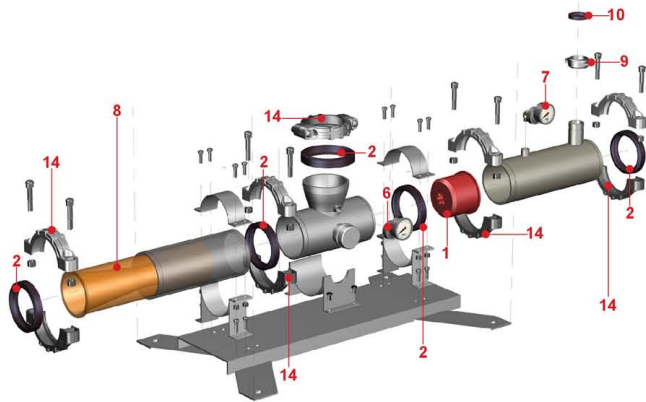

Lobestar® Mixing Eductor, Single Suction

SMK-6-M3 Quick Tune Up Kit - 6" Shear/Mixer - Single Suction (4.5 pounds)

Item	Part Number	Item Description	Quantity	U/M
1	E-U-6A	NOZZLE, 6" LOBESTAR NOZZLE 2.00" ORIFICE	1	EA
2	VG-T6	GASKET, 6" VIC Gasket	4	EA

SMK-6-M4 Tune Up Kit - 6" Shear/Mixer - Single Suction (20.0 pounds)

Item	Part Number	Item Description	Quantity	U/M
1	E-U-6A	NOZZLE, 6" LOBESTAR NOZZLE 2.00" ORIFICE	1	EA
2	VG-T6	GASKET, 6" VIC Gasket	5	EA
6	0-30-LF	GAUGE, VACUUM 0-30 PSI Vacuum Gauge	1	EA
7	0-100-LF	GAUGE, PRESSURE 0-100 PSI Liquid Filled	1	EA
8	ED-6	DIFFUSER, 6" VORTEX URETHANE	1	EA

SMK-6-M5*** Overhaul Kit - 6" Shear/Mixer - Single Suction (40 pounds)

Item	Part Number	Item Description	Quantity	U/M
1	E-U-6A	NOZZLE, 6" LOBESTAR NOZZLE 2.00" ORIFICE	1	EA
2	VG-T6	GASKET, 6" VIC Gasket	3	EA
6	0-30-LF	GAUGE, VACUUM 0-30 PSI Vacuum Gauge	1	EA
7	0-100-LF	GAUGE, PRESSURE 0-100 PSI Liquid Filled	1	EA
8	ED-6	DIFFUSER, 6" VORTEX URETHANE	1	EA
9	GC-2SS	COUPLING 2" GRV 316 SS	1	EA
10	VG-T2	GASKET, 2" VIC Gasket	1	EA
14	GC-6SB	COUPLING 6" GRV 316SS BOLTED	2	EA